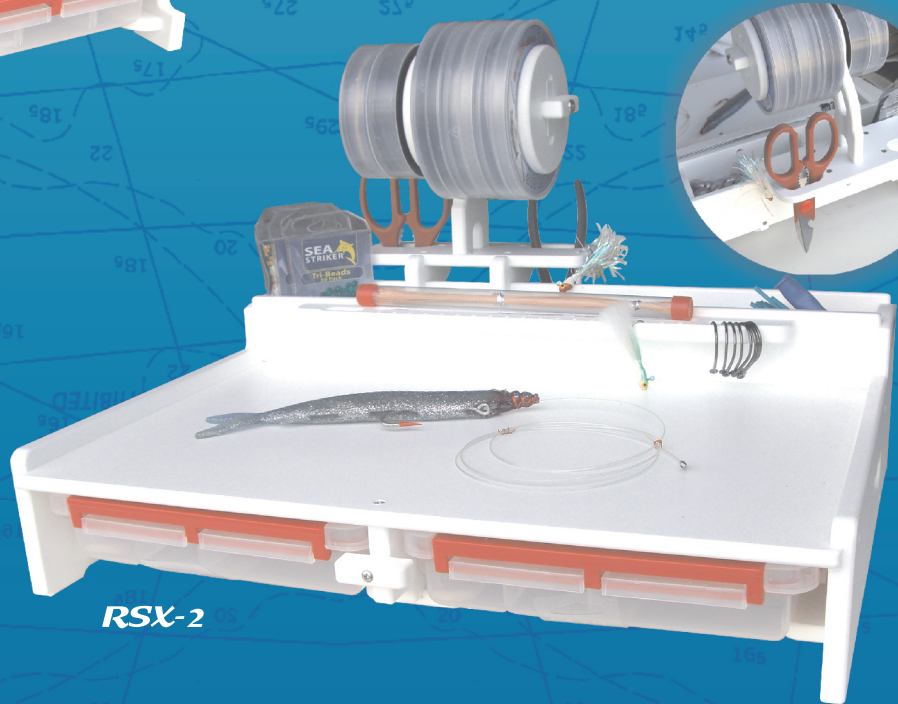

# Portable Rigging Station

Marine Products Inc.

RSX-1  
RSX-2

The new RSX rigging stations are designed to give you a portable fully stocked place to rig your live, dead, or artificial baits. Both models include built-in storage bins on top that are ideal for chin leads, beads, hooks, crimps, etc. The removable leader spool attachment holds up to five spools of leader line, three "wrist" type mono filament spools and (2) Fluorocarbon spools. It also incorporates 2 pliers/scissors slots and hook rack. The hook bar in front is slotted for rigging needles and copper wire, and also has circle hook and J-hook storage. The RSX-1 includes (1), and the RSX-2 includes (2) 3740 Plano waterproof tackle boxes for everything else you need for rigging. Both include suction cups for use on the boat. The 100% marine-grade polymer construction means a lifetime of use.

RSX-1

**Removable Leader Spool Attachment  
Includes Waterproof Plano Boxes  
100% Marine-Grade Polymer  
Lifetime Warranty**

RSX-2

Removable Leader  
Spool Dispenser

## OVERALL DIMENSIONS

RSX-1 - 15w x 11d x 5 1/2h (without spooler attached)

RSX-2 - 20w x 15d x 5 1/2h (without spooler attached)

[www.deepbluemarine.com](http://www.deepbluemarine.com)

**Deep Blue Marine Products Inc.**  
687 Alderman Rd # 137 Palm Harbor, FL 34683  
Phone 727-772-5568 Toll Free 888-915-1999