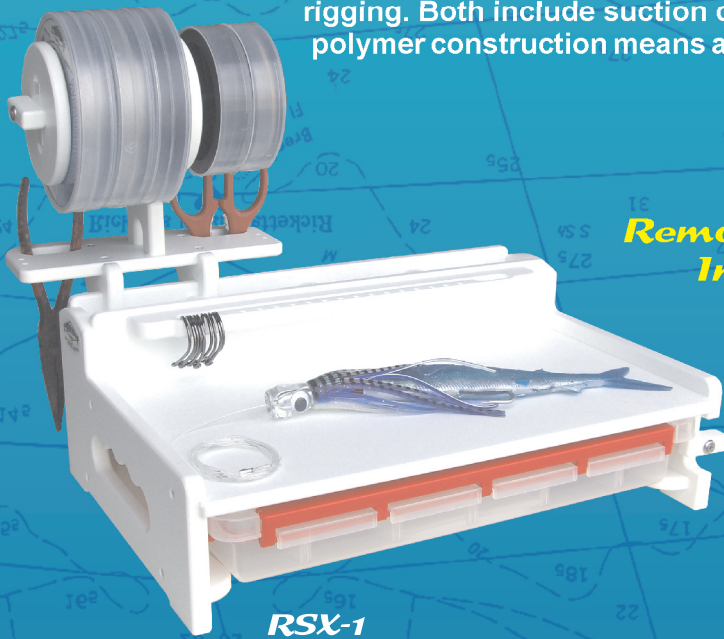

# Portable Rigging Station

Marine Products Inc.

RSX-1  
RSX-2

The new RSX rigging stations are designed to give you a portable fully stocked place to rig your live, dead, or artificial baits. Both models include built-in storage bins on top that are ideal for chin leads, beads, hooks, crimps, etc. The removable leader spool attachment holds up to five spools of leader line, three "wrist" type mono filament spools and (2) Fluorocarbon spools. It also incorporates 2 pliers/scissors slots and hook rack. The hook bar in front is slotted for rigging needles and copper wire, and also has circle hook and J-hook storage. The RSX-1 includes (1), and the RSX-2 includes (2) 3740 Plano waterproof tackle boxes for everything else you need for rigging. Both include suction cups for use on the boat. The 100% marine-grade polymer construction means a lifetime of use.

RSX-1

**Removable Leader Spool Attachment  
Includes Waterproof Plano Boxes  
100% Marine-Grade Polymer  
Lifetime Warranty**

RSX-2

Removable Leader  
Spool Dispenser

## OVERALL DIMENSIONS

RSX-1 - 15w x 11d x 5 1/2h (without spooler attached)

RSX-2 - 20w x 15d x 5 1/2h (without spooler attached)

[www.deepbluemarine.com](http://www.deepbluemarine.com)

**Deep Blue Marine Products Inc.**  
687 Alderman Rd # 137 Palm Harbor, FL 34683  
Phone 727-772-5568 Toll Free 888-915-1999